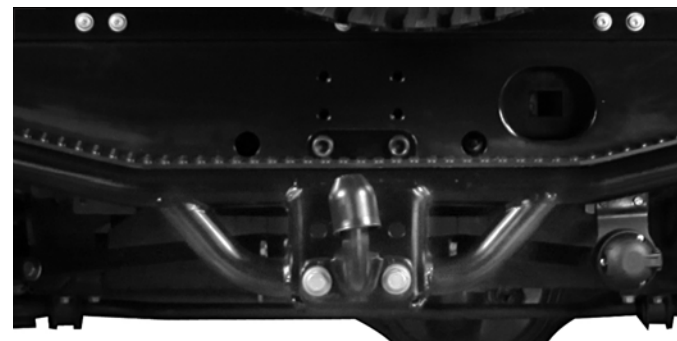

DESCRIPTION: Rear bumper step.

Parts are not supplied painted.

PRODUCT CODE: OL316-BDY-005

DESCRIPTION: Rear LED lights.

Parts are not supplied painted.

PRODUCT CODE: OL316-BDY-006

DESCRIPTION: Tow pack.

Parts are not supplied painted.

PRODUCT CODE: OF-316-APO18-TI

DESCRIPTION: Overfinch Apollo wheels for Defender in Titanium silver 18".

Set of five.

PRODUCT CODE: OF-316-APO18-SB

DESCRIPTION: Overfinch Apollo wheels for Defender in Satin black - diamond turned 18".

Set of five.

PRODUCT CODE: OL316-RWB

DESCRIPTION: Swing away rear arm for spare wheel.

Set of five.

PRODUCT CODE: ZT2656518RBFGO

DESCRIPTION: Wheels fitted with a set of BF Goodrich 265/65R18 tyres.

Shown fitted to Satin black Apollo wheels (sold separately)