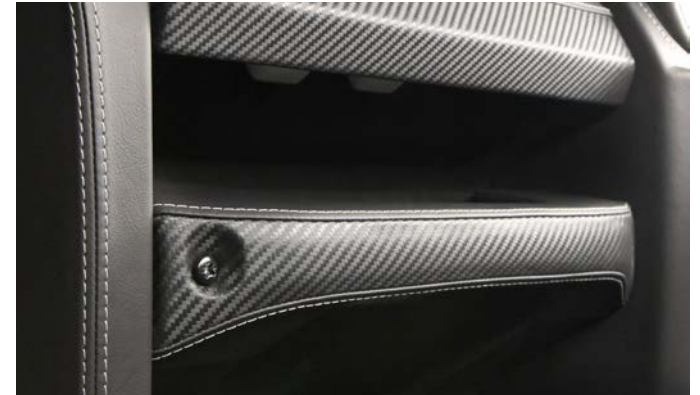

DESCRIPTION: Overfinch engraved exhaust finisher.

PRODUCT CODE: OL316-LET-MB

DESCRIPTION: Union Jack Badge Set

PRODUCT CODE: OL316-90-LTP01

DESCRIPTION: Phase 1 Defender 90 leather trim package. Includes re-trimming of seats with Overfinch patterns & branding - based on 4 seat station wagon.